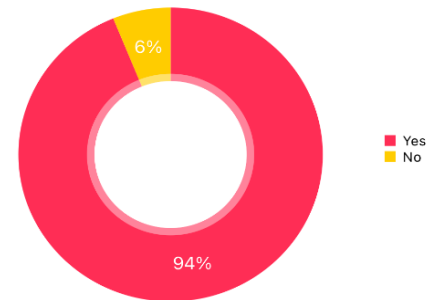

Q2 : Did you understand it?