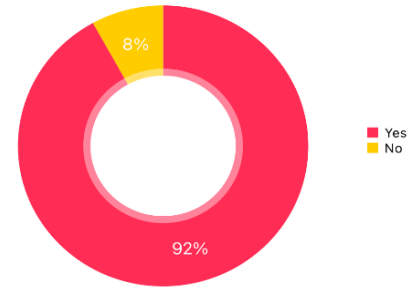

Q2 : Did you understand it?

Q3 : What helped you connect with the characters the most?

Brewhouse - charts

Q1 : On a scale of 7 - 1 (7 the highest) did you enjoy the show?

Q2 : Did you understand it?

Q3 : What helped you connect with the characters the most?