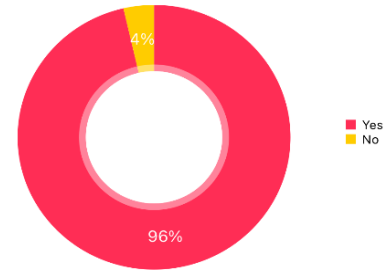

Q2 : Did you understand it?

Q3 : What helped you connect with the characters the most?

Brewhouse - charts

Q1 : On a scale of 7 - 1 (7 the highest) did you enjoy the show?

Q2 : Did you understand it?

Q3 : What helped you connect with the characters the most?

Lincoln Drill Hall - charts

Q1 : On a scale of 7 - 1 (7 the highest) did you enjoy the show?

Q2 : Did you understand it?

Q3 : What helped you connect with the characters the most?

Guildhall - charts

Q1 : On a scale of 7 - 1 (7 the highest) did you enjoy the show?