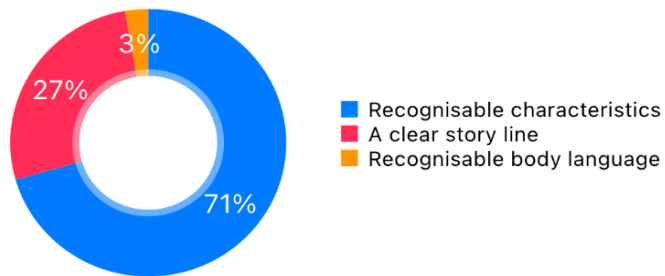

Q2 : Did you understand it?

Q3 : What helped you connect with the characters the most?

Brewhouse - charts

Q1 : On a scale of 7 - 1 (7 the highest) did you enjoy the show?

Q2 : Did you understand it?

Q3 : What helped you connect with the characters the most?