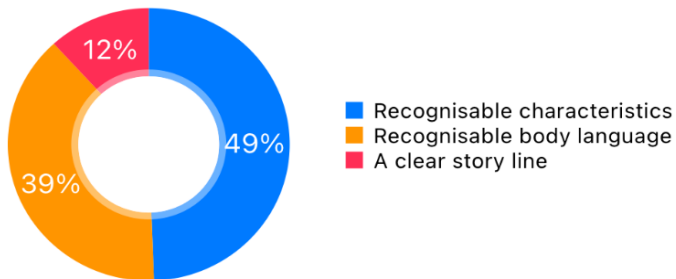

Q3 : What helped you connect with the characters the most?