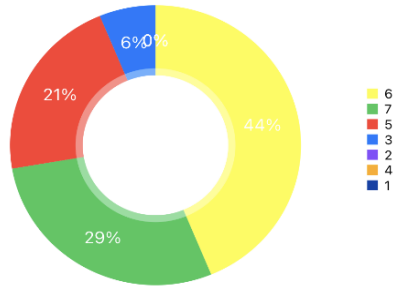

Deda - College show
Deda - Public show
Brewhouse
Lincoln Drill Hall
Guildhall

recognisable body language	recognisable characteristics	a clear story line	
51	8	13	
33	42	10	
3	79	30	
92	96	6	
58	62	10	

Deda - College show - Charts

Q2 : Did you understand it?

Q3 : What helped you connect with the characters the most?

Brewhouse - charts

Q1 : On a scale of 7 - 1 (7 the highest) did you enjoy the show?

Q2 : Did you understand it?

Q3 : What helped you connect with the characters the most?