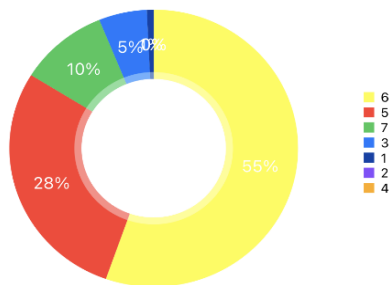

Lincoln Drill Hall - charts

Q1 : On a scale of 7 - 1 (7 the highest) did you enjoy the show?

Q2 : Did you understand it?

Q3 : What helped you connect with the characters the most?

Guildhall - charts

Q1 : On a scale of 7 - 1 (7 the highest) did you enjoy the show?