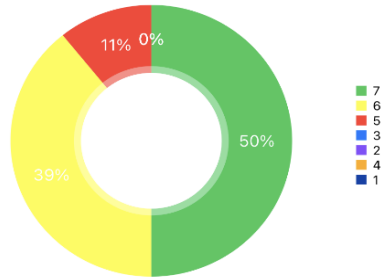

Q2 : Did you understand it?

Q3 : What helped you connect with the characters the most?

Brewhouse - charts

Q1 : On a scale of 7 - 1 (7 the highest) did you enjoy the show?

Q2 : Did you understand it?

Q3 : What helped you connect with the characters the most?

Lincoln Drill Hall - charts

Q1 : On a scale of 7 - 1 (7 the highest) did you enjoy the show?

Q2 : Did you understand it?

Q3 : What helped you connect with the characters the most?

Guildhall - charts

Q1 : On a scale of 7 - 1 (7 the highest) did you enjoy the show?