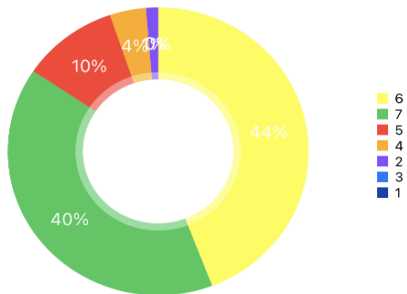

Deda - College show
Deda - Public show
Brewhouse
Lincoln Drill Hall
Guildhall

recognisable body language	recognisable characteristics	a clear story line	
51	8	13	
33	42	10	
3	79	30	
92	96	6	
58	62	10	

Deda - College show - Charts

Q1 : On a scale of 7 - 1 (7 the highest) did you enjoy the show?

Q2 : Did you understand it?

Q3 : What helped you connect with the characters the most?

Deda - Public show - Charts

Q1 : On a scale of 7 - 1 (7 the highest) did you enjoy the show?

Q2 : Did you understand it?

Q3 : What helped you connect with the characters the most?

Brewhouse - charts

Q1 : On a scale of 7 - 1 (7 the highest) did you enjoy the show?

Q2 : Did you understand it?

Q3 : What helped you connect with the characters the most?