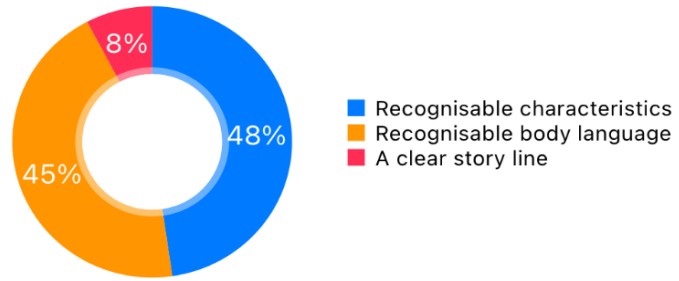

Q3 : What helped you connect with the characters the most?