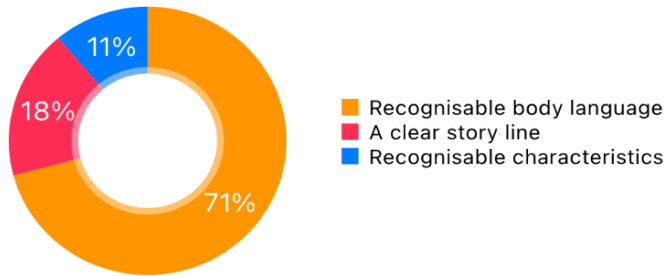

Q3 : What helped you connect with the characters the most?