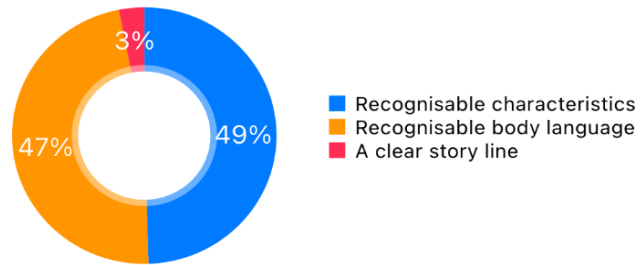

Q3 : What helped you connect with the characters the most?