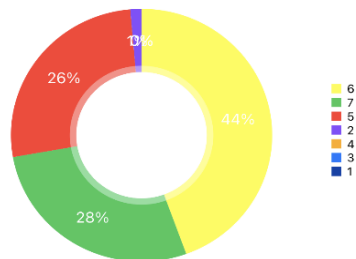

Audience Feedback Icarus

No. Took Survey

Q1 : On a scale of 7 - 1 (7 the highest) did you enjoy the show?

Venue		7	6	5	4	3	2	1	
Deda - College show	72 / 134	20	32	19	0	0	0	1	
Deda - Public show	85/115	39	34	8	3	0	1	0	
Brewhouse	112/186	32	49	24	0	7	0	0	
Lincoln Drill Hall	132/194	97	76	21	0	0	0	0	
Guildhall	80/130	13	72	37	0	7	0	1	

Q2 : Did you understand it?

	Yes	No	
Deda - College show	50	22	
Deda - Public show	69	16	
Brewhouse	103	9	
Lincoln Drill Hall	187	7	
Guildhall	122	8	

Q3 : What helped you connect with the characters the most?

Deda - College show
Deda - Public show
Brewhouse
Lincoln Drill Hall
Guildhall

recognisable body language	recognisable characteristics	a clear story line	
51	8	13	
33	42	10	
3	79	30	
92	96	6	
58	62	10	

Deda - College show - Charts

Q1 : On a scale of 7 - 1 (7 the highest) did you enjoy the show?

Q2 : Did you understand it?

Q3 : What helped you connect with the characters the most?

Deda - Public show - Charts

Q1 : On a scale of 7 - 1 (7 the highest) did you enjoy the show?