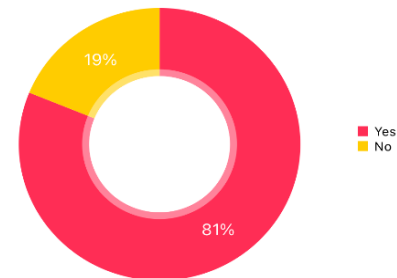

Deda - College show
Deda - Public show
Brewhouse
Lincoln Drill Hall
Guildhall

recognisable body language	recognisable characteristics	a clear story line	
51	8	13	
33	42	10	
3	79	30	
92	96	6	
58	62	10	

Deda - College show - Charts

Q1 : On a scale of 7 - 1 (7 the highest) did you enjoy the show?

Q2 : Did you understand it?

Q3 : What helped you connect with the characters the most?

Deda - Public show - Charts

Q1 : On a scale of 7 - 1 (7 the highest) did you enjoy the show?

Q2 : Did you understand it?

Q3 : What helped you connect with the characters the most?

Brewhouse - charts

Q1 : On a scale of 7 - 1 (7 the highest) did you enjoy the show?

Q2 : Did you understand it?

Q3 : What helped you connect with the characters the most?