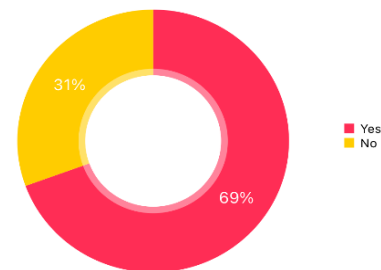

Deda - College show
Deda - Public show
Brewhouse
Lincoln Drill Hall
Guildhall

recognisable body language	recognisable characteristics	a clear story line	
51	8	13	
33	42	10	
3	79	30	
92	96	6	
58	62	10	

Deda - College show - Charts

Q1 : On a scale of 7 - 1 (7 the highest) did you enjoy the show?

Q2 : Did you understand it?

Q3 : What helped you connect with the characters the most?

Deda - Public show - Charts

Q1 : On a scale of 7 - 1 (7 the highest) did you enjoy the show?